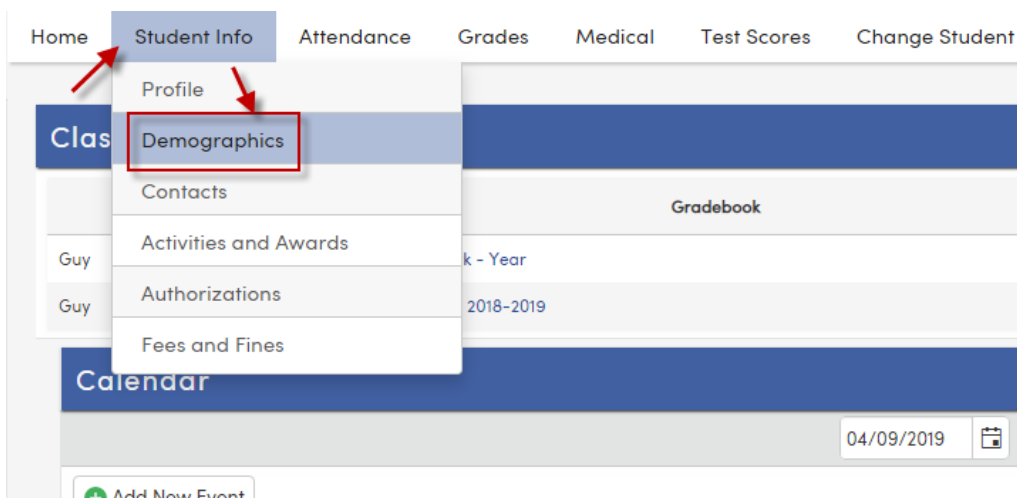

# Locating Your Child's PERMANENT ID NUMBER

Log on to: <https://alvord.asp.aeries.net/student>

Enter your USERNAME (your email address): Parent's email

Enter your PASSWORD: Parent's password

Once logged in, select **Student Info**, scroll down to **Demographics**.

Student's Permanent ID can be found on the **Demographics** screen as highlighted in the picture below.