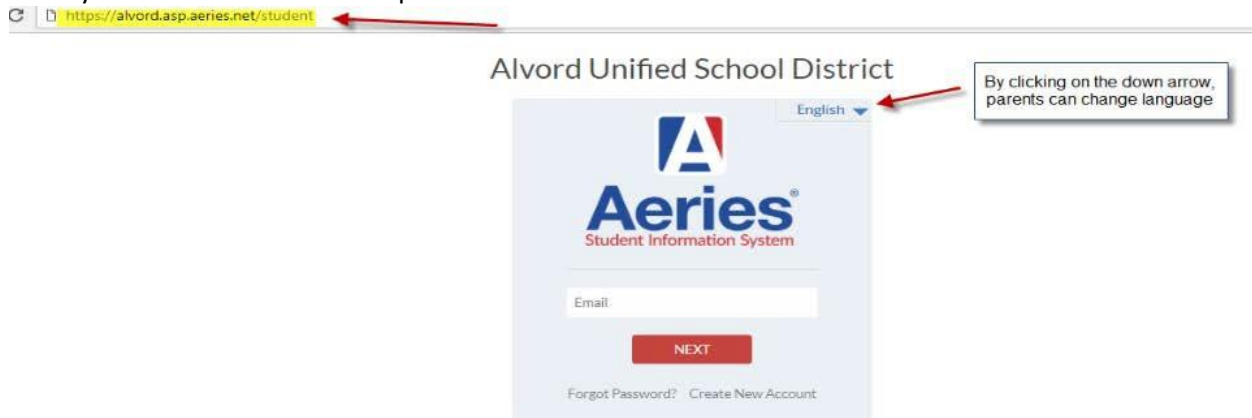

Locating Your Child's PERMANENT ID NUMBER

Log on to: <https://alvord.asp.aeries.net/student>

Enter your USERNAME (your email address): Parent's email

Enter your PASSWORD: Parent's password