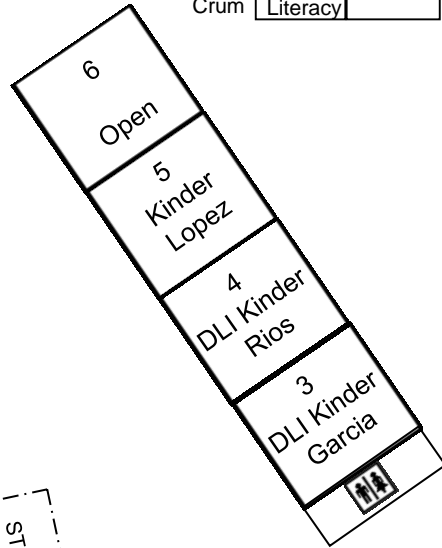

Terrace Elementary School

Alvord Unified School District

2019-2020

6601 Rutland Avenue, Riverside, CA 92503

(951) 358-1660

Playground

Portables

Lozoya Ocampo	9 Speech Psych.	10 RSP Petry
Crum	Literacy	

Portables

Kinder
Playground

Parking Lot