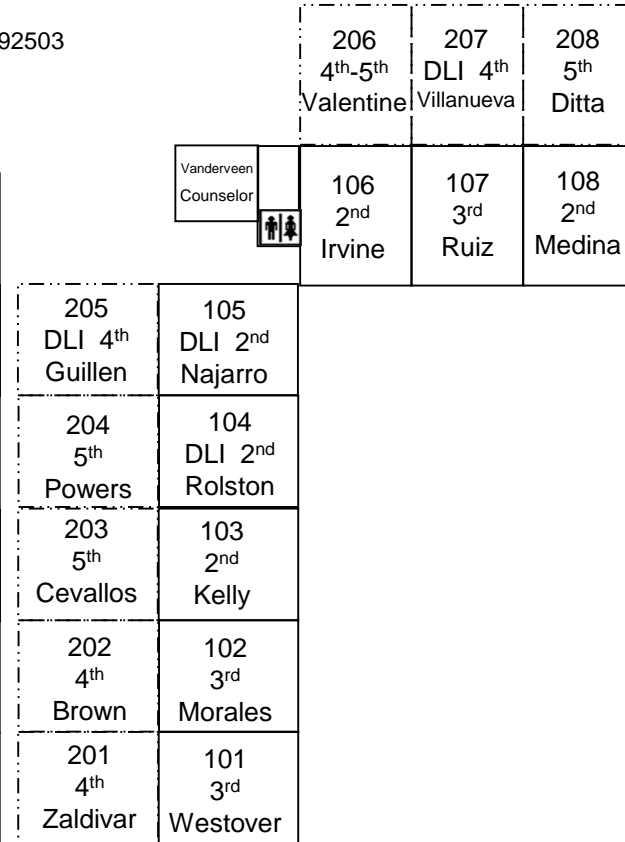

Terrace Elementary School

Alvord Unified School District

2019-2020

6601 Rutland Avenue, Riverside, CA 92503

(951) 358-1660

Playground

Portables

Lozoya Ocampo	9 Speech Psych.	10 RSP Petry
Crum	Literacy	